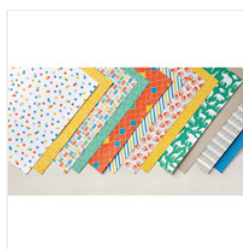

Price: \$26.00

Party Animal
Designer Series
Paper - 142738

Price: \$11.00

Party Animal
Cardstock Pack -
142739

Price: \$8.00

Crushed Curry 8-
1/2" X 11"
Cardstock -
131199

Price: \$9.25

Emerald Envy
Classic Stampin'
Pad - 141396