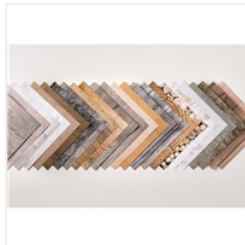

[Wood Textures Designer Series Paper Stack - 144177](#)

Price: \$15.00

[Tranquil Tide 8-1/2" X 11" Cardstock - 144246](#)

Price: \$11.50

[Lemon Lime Twist 8-1/2" X 11" Cardstock - 144245](#)

Price: \$20.00