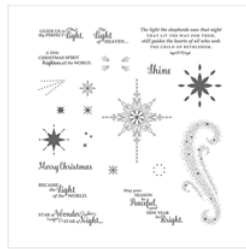

Supply List

Peggy Murwin

815-653-2216

peggymurwin@comcast.net

www.stampwithpeggy.com

[Tin Of Tags
Photopolymer
Stamp Set -
142180](#)

Price: \$21.00

[Star Of Light
Photopolymer
Stamp Set -
142110](#)

Price: \$26.00

[Sweet Sugarplum
8-1/2" X 11"
Cardstock -
141418](#)

Price: \$8.00

[Smoky Slate 8-1/2"
X 11" Cardstock -
131202](#)

Price: \$14.00

[Whisper White 8-
1/2" X 11"
Cardstock -
100730](#)

Price: \$9.75