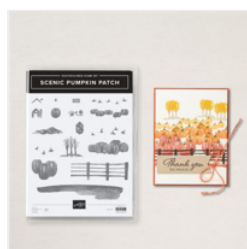

Supply List

Peggy Noe

peggy@prettypapercards.com

<http://prettypapercards.com>

[Potions & Spells Bundle \(English\) - 164357](#)

Price: \$46.75

[Scenic Pumpkin Patch Photopolymer Stamp Set \(English\) - 164364](#)

Price: \$20.00

[Halloween Spells 12" X 12" \(30.5 X 30.5 Cm\) Designer Series Paper & Sticker Sheet \(English\) - 166610](#)

Price: \$17.00

[Basic White 8-1/2" X 11" Cardstock - 159276](#)

Price: \$13.00

[Daffodil Delight Classic Stampin' Pad - 147094](#)