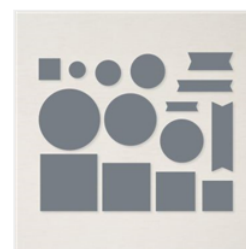

[Stylish Shapes Dies - 159183](#)

Price: $30.00