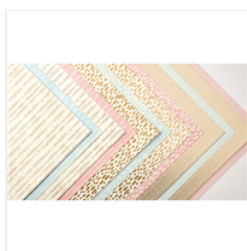

Supply List

Place Order
liz.vuille@artlover.com

[Beautiful Bouquet
Photopolymer
Stamp Set \(En\) -
143666](#)

Price: £25.00

[Bundle Of Love
Specialty Designer
Series Paper -
144143](#)

Price: £11.50

[Subtles Best 12" X
12" Cardstock
Pack - 145408](#)

Price: £12.00

[Very Vanilla A4
Cardstock -
106550](#)

Price: £13.00

[Gold Foil Sheets -
132622](#)

Price: £4.75

[Gold 3/8" \(1 Cm\)
Metallic Edge
Ribbon - 144146](#)

Price: £6.50

[Blushing Bride
Classic Stampin'
Pad - 131172](#)