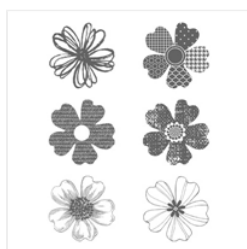

# Supply List

Place Order  
[christinemriley@gmail.com](mailto:christinemriley@gmail.com)

[Flower Shop  
Wood-Mount  
Stamp Set -  
130939](#)

Price: \$24.00

[Flower Shop  
Clear-Mount  
Stamp Set -  
130942](#)