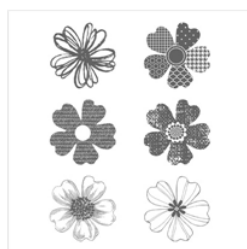

# Supply List

Place Order  
[christinemriley@gmail.com](mailto:christinemriley@gmail.com)

[Flower Shop  
Wood-Mount  
Stamp Set -  
130939](#)

Price: \$24.00

[Flower Shop  
Clear-Mount  
Stamp Set -  
130942](#)