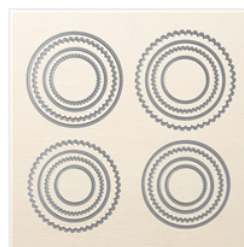

[Sealed With Love  
Photopolymer  
Stamp Set -  
142815](#)

Price: £19.00

[Real Red A4  
Cardstock -  
106578](#)

Price: £14.00

[Real Red Classic  
Stampin' Pad -  
126949](#)

Price: £6.00

[Layering Circles  
Dies - 141705](#)

Price: £33.00

[Triple Banner  
Punch - 138292](#)

Price: £21.00

[Decorative Label  
Punch - 120907](#)

Price: £16.00

[Stampin'  
Dimensionals -  
104430](#)

Price: £4.75

[3/8" Metallic  
Ribbon Combo  
Pack - 143601](#)