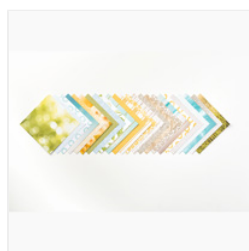

# Supply List

Place Order  
[liz.vuille@artlover.com](mailto:liz.vuille@artlover.com)

[Serene Scenery  
Designer Series  
Paper Stack -  
141642](#)

Price: £9.00

[Scenic Sayings  
Clear-Mount  
Stamp Set -  
141602](#)

Price: £17.00

[Always Artichoke  
Classic Stampin'  
Pad - 126972](#)

Price: £6.00

[Serene Scenery  
A4 Cardstock -  
141756](#)

Price: £7.25

[Sending Love  
Designer Series  
Paper Stack -  
142733](#)

Price: £9.00