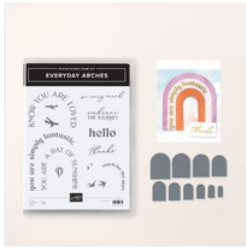

# Locking Gate Fold Card Supply List

Barbara Greenlee  
214-395-5586

[Barbara@GreenMoonStampStudio.com](mailto:Barbara@GreenMoonStampStudio.com)  
[GreenMoonStampStudio.com](http://GreenMoonStampStudio.com)

[Everyday Arches  
Bundle \(English\) -  
164630](#)

Price: \$45.00

[Spotlight On  
Nature Cling  
Stamp Set  
\(English\) - 163579](#)

Price: \$23.00

[Timeless Plaid 6"  
X 6" \(15.2 X 15.2  
Cm\) Designer  
Series Paper -  
164678](#)