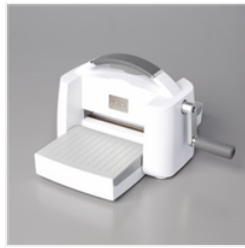

Supply List

Tina Rappe
6082899271

tinarappe@gmail.com
www.stampinstudio.com

[Forever And Always Bundle - 156200](#)

Price: \$45.75

[Stampin' Cut & Emboss Machine - 149653](#)

Price: \$140.00

[Love You Always Specialty Designer Series Paper - 154280](#)