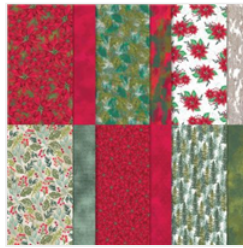

Supply List

Debbie Chronister
916-420-0562
stampdebcin@comcast.net
stampwithdeb.com

[Basic White 12X12
\(30.5 X 30.5 Cm\)
Cardstock -
159231](#)
Price: \$9.50

[Real Red 8-1/2" X
11" Cardstock -
102482](#)
Price: \$14.00

[Boughs Of Holly
12" X 12" \(30.5 X
30.5 Cm\) Designer
Series Paper -
159600](#)
Price: \$12.00

[Real Red &
Garden Green 3/8"
\(1 Cm\) Ribbon
Combo Pack -
159577](#)
Price: \$7.50

[Brightest Glow
Bundle \(English\) -
159552](#)
Price: \$52.00