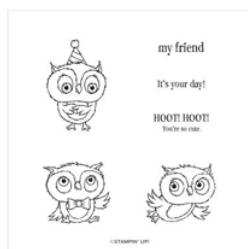

# Supply List

Peggy Murwin

815-653-2216

[peggymurwin@comcast.net](mailto:peggymurwin@comcast.net)

[www.stampwithpeggy.com](http://www.stampwithpeggy.com)

[Adorable Owls Cling Stamp Set \(English\) - 160269](#)