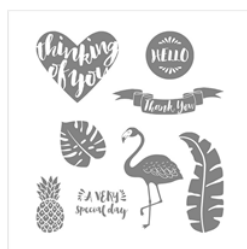

[Pop Of Paradise
Wood-Mount
Stamp Set -
141578](#)

Price: $27.00