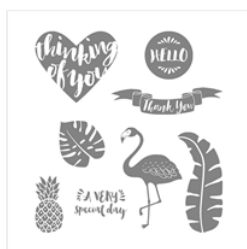

# Supply List

Kim Quade  
4026177955

[kimgskards@gmail.com](mailto:kimgskards@gmail.com)  
[www.kimplayswithpaper.com](http://www.kimplayswithpaper.com)

[Pop Of Paradise  
Clear-Mount  
Stamp Set -  
141581](#)