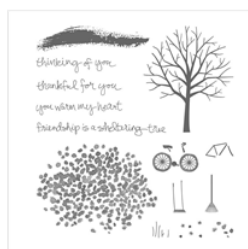

Supply List

Place Order

cinruss@comcast.net

www.stampbystampcreations.com

[Sheltering Tree
Photopolymer
Stamp Set -
137163](#)

Price: $25.00