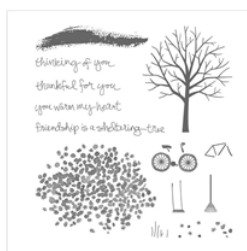

Supply List

Place Order
karenshallam@gmail.com

[Sheltering Tree
Photopolymer
Stamp Set -
137163](#)

Price: \$25.00

[Old Olive 8-1/2" X
11" Cardstock -
100702](#)

Price: \$14.00

[Pumpkin Pie 8-1/2"
X 11" Cardstock -
105117](#)