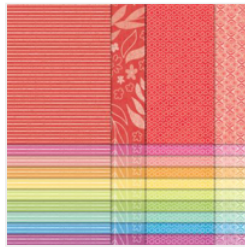

Supply List

Mary Bush

stampwithmarybush@yahoo.com
www.stampinthesand.stampinup.net

[Cute As Can Bee
12" X 12" \(30.5 X
30.5 Cm\) Designer
Series Paper -
166621](#)

Price: \$12.50

[Brights 6" X 6"
\(15.2 X 15.2 Cm\)
Designer Series
Paper - 163775](#)

Price: \$12.50

[Hearts Of
Elegance Bundle
\(English\) - 164916](#)

Price: \$50.25

[Hearts Of
Elegance Dies -
164915](#)

Price: \$36.00

[Hearts Of
Elegance
Photopolymer
Stamp Set
\(English\) - 164909](#)

Price: \$20.00