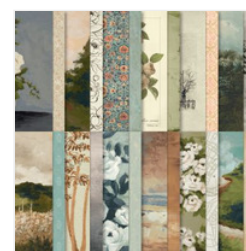

Supply List

Peggy Noe

peggy@prettypapercards.com

<http://prettypapercards.com>

[Beautiful Motifs Bundle \(English\) - 165206](#)

Price: \$45.75

[Cloud Cover 8-1/2" X 11" Cardstock - 165621](#)

Price: \$14.00

[Vellum 12" X 12" \(30.5 X 30.5 Cm\) Specialty Paper - 167099](#)

Price: \$10.00

[Silver 12" X 12" \(30.5 X 30.5 Cm\) Foil Sheets - 163387](#)

Price: \$5.00

[Beautiful Gallery 6" X 6" \(15.2 X 15.2 Cm\) Designer Series Paper - 165196](#)