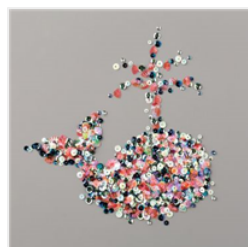

Price: \$24.00

[Blackberry Bliss 8-1/2" X 11" Cardstock - 133675](#)

Price: \$20.00

[Basic White 8-1/2" X 11" Cardstock - 159276](#)

Price: \$18.00

[Oh So Ombre 6" X 6" \(15.2 X 15.2 Cm\) Designer Series Paper - 155225](#)

Price: \$0.00

[Whale Of A Time Sequins - 152461](#)

Price: \$8.75

[Clear Translucent Medium Envelopes - 102619](#)

Price: \$10.25

[Vellum 8-1/2" X 11" Cardstock - 101856](#)

Price: \$13.75

[Flowers For Every Season Ribbon Combo Pack - 153620](#)