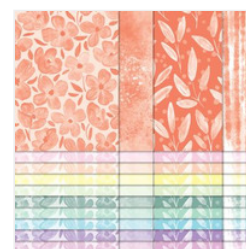

Price: \$26.00

[Stylish Shapes
Dies - 159183](#)

Price: \$30.00

[Lovely & Beautiful
12" X 12" \(30.5 X
30.5 Cm\) Specialty
Designer Series
Paper - 166957](#)

Price: \$16.50

[Subtles 6" X 6"
\(15.2 X 15.2 Cm\)
Designer Series
Paper - 165306](#)

Price: \$12.50

[Fresh Freesia 8-
1/2" X 11"
Cardstock -
155613](#)

Price: \$14.00

[Old Olive 8-1/2" X
11" Cardstock -
100702](#)

Price: \$14.00

[Old Olive Classic
Stampin' Pad -
147090](#)

Price: \$11.00

[Tuxedo Black
Memento Ink Pad -
132708](#)