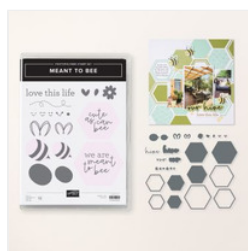

Supply List

Anne Granger

519-476-5473

agranger21@outlook.com

www.stampwithanne.com

[Meant To Bee Bundle \(English\) - 167243](#)

Price: \$68.25

[Cute As Can Bee 12" X 12" \(30.5 X 30.5 Cm\) Designer Series Paper - 166621](#)

Price: \$17.00

[White Willow 12" X 12" \(30.5 X 30.5 Cm\) Cardstock - 166703](#)

Price: \$13.75

[Bubble Bath 12" X 12" \(30.5 X 30.5 Cm\) Two-Tone Cardstock - 166676](#)

Price: \$13.75

[Petunia Pop 12" X 12" \(30.5 X 30.5 Cm\) Two-Tone Cardstock - 166690](#)