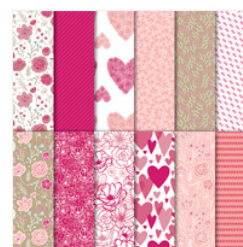

Hey Love Cling Stamp Set - 148644

Price: \$19.00

Stitched Be Mine Dies - 148527

Price: \$35.00

Granny Apple Green Stampin' Blends Combo Pack - 147274

Price: \$9.00

Tuxedo Black Memento Ink Pad - 132708

Price: \$6.50

Lovely Lipstick 8-1/2" X 11" Cardstock - 146970

Price: \$8.75

Lemon Lime Twist 8-1/2" X 11" Cardstock - 144245

Price: \$10.00

Whisper White 8-1/2" X 11" Cardstock - 100730

Price: \$9.75

Broadway Bound Speciality Designer Series Paper - 146277

Price: \$14.00

All My Love 12" X 12" (30.5 X 30.5 Cm) Designer Series Paper - 148576

Price: \$11.00

Lemon Lime Twist 3/8" (1 Cm) Mini Ruffled Ribbon - 146947

Price: \$8.00

Subtle Dynamic Textured Impressions Embossing Folder - 143706