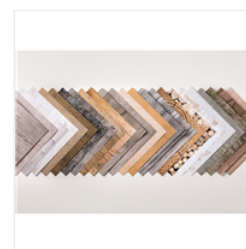

Price: \$33.00

[Pineapple Punch 8-1/2" X 11" Cardstock - 146971](#)

Price: \$8.75

[Whisper White 8-1/2" X 11" Cardstock - 100730](#)

Price: \$9.75

[Wood Textures Designer Series Paper Stack - 144177](#)

Price: \$11.00