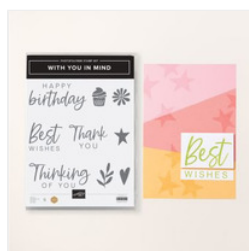

Supply List

Place Order
mo.rootes@polesapart.org

[With You In Mind
Photopolymer
Stamp Set
\(English\) - 164747](#)

Price: £19.00

[Nested Essentials
Dies - 161597](#)

Price: £32.00

[Basic White A4
Cardstock -
166781](#)

Price: £14.00

[Crumb Cake A4
Cardstock -
121685](#)

Price: £14.00

[Perennial
Lavender 12" X
12" \(30.5 X 30.5
Cm\) Designer
Series Paper -
162593](#)

Price: £11.75

[Gorgeous Grape
Classic Stampin'
Pad - 147099](#)