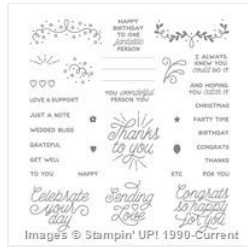

Designer Tin Of
Cards
Photopolymer
Stamp Set -
141739

Price: $55.00