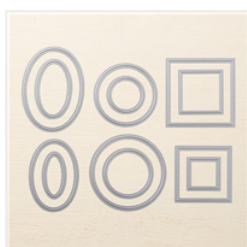

Price: \$8.75

**Powder Pink Classic Stampin' Pad - 144084**

Price: \$11.50

**Basic Black Archival Stampin' Pad - 140931**

Price: \$12.25

**Watercolour Pencils - 141709**

Price: \$28.00

**1-1/4" (3.2 Cm) Circle Punch - 119861**

Price: \$28.00

**1" (2.5 Cm) Circle Punch - 119868**

Price: \$21.00

**Stitched Shapes Dies - 145372**

Price: \$50.00

**Big Shot - 143263**

Price: \$159.00

**Powder Pink 1/2" Finely Woven Ribbon - 144134**