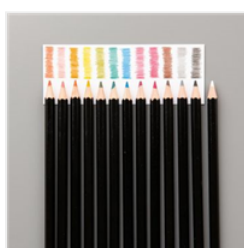

Price: \$8.75

**Powder Pink Classic Stampin' Pad - 144084**

Price: \$11.50

**Basic Black Archival Stampin' Pad - 140931**

Price: \$12.25

**Watercolour Pencils - 141709**

Price: \$28.00

**1-1/4" (3.2 Cm) Circle Punch - 119861**

Price: \$28.00

**1" (2.5 Cm) Circle Punch - 119868**

Price: \$21.00

**Stitched Shapes Dies - 145372**

Price: \$50.00

**Big Shot - 143263**

Price: \$159.00

**Powder Pink 1/2" Finely Woven Ribbon - 144134**