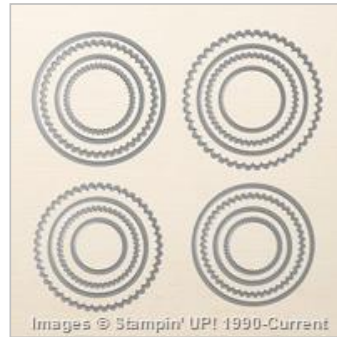

\$48.50

Supply List

Sandi Johnson

717357-1820

sandileescraps@gmail.com

www.sandileescraps.blogspot.com

Happy Birthday
Gorgeous
Photopolymer Stamp
Set
143662
\$21.00

Layering Circle
Framelits Dies
141705
\$35.00

Stampin'
Dimensionals
104430
\$4.00

Jet Black Stazon Pad
101406
\$9.00