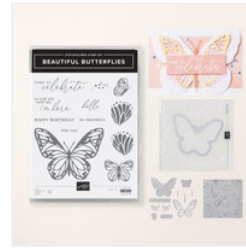

Winged Gate Fold Card Instructions

Supply List

Patti Dolan

patti@pspapercrafts.com

www.pspapercrafts.com

[Mixed Media Florals 12" X 12" \(30.5 X 30.5 Cm\) Designer Series Paper - 164638](#)

Price: \$12.50

[Basic White 8-1/2" X 11" Thick Cardstock - 159229](#)

Price: \$17.00

[Basic Black 8-1/2" X 11" Cardstock - 121045](#)

Price: \$14.00

[Beautiful Butterflies Bundle \(English\) - 164615](#)

Price: \$59.25

[Stylish Shapes Dies - 159183](#)

Price: \$30.00

[Tuxedo Black Memento Ink Pad - 132708](#)