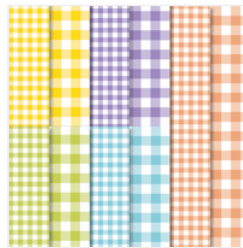

Supply List

Roberta Timmons

740-601-2396

StampwithRoberta@gmail.com

www.stampwithroberta.blogspot.com

[Lasting Lily
Photopolymer
Stamp Set -
149717](#)

Price: \$0.00

[Whisper White 8-
1/2" X 11"
Cardstock -
100730](#)

Price: \$9.75

[Gingham Gala 6"
X 6" \(15.2 X 15.2
Cm\) Designer
Series Paper -
148554](#)

Price: \$11.00

[Highland Heather
Classic Stampin'
Pad - 147103](#)

Price: \$11.00

[Mossy Meadow
Classic Stampin'
Pad - 147111](#)