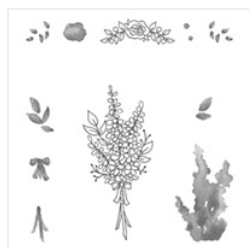

[Lots Of Lavender Photopolymer Stamp Set - 147194](#)

Price: $0.00