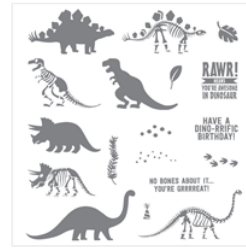

Price: \$17.00

[Happy Happenings Clear-Mount Stamp Set - 139381](#)

Price: \$20.00

[No Bones About It Photopolymer Stamp Set - 138756](#)

Price: \$26.00

[Cherry Cobbler 8-1/2" X 11" Cardstock - 119685](#)

Price: \$14.00