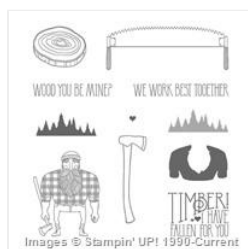

Supply List

Place Order
mariawillis@hotmail.com

[Wood You Be Mine Photopolymer Stamp Set - 137134](#)
Price: \$23.95

[Stacked With Love Designer Series Paper Stack - 137779](#)
Price: \$6.95

[Adventure Bound Designer Series Paper Stack - 137780](#)
Price: \$6.95