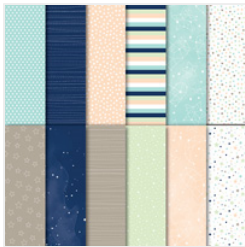

Price: \$45.00

[Night Of Navy  
Classic Stampin'  
Pad - 147110](#)

Price: \$11.00

[Gray Granite 8-  
1/2" X 11"  
Cardstock -  
146983](#)

Price: \$14.00

[Whisper White 8-  
1/2" X 11"  
Cardstock -  
100730](#)

Price: \$9.75

[Night Of Navy 8-  
1/2" X 11"  
Cardstock -  
100867](#)

Price: \$14.00

[Twinkle Twinkle  
Designer Series  
Paper - 146284](#)

Price: \$11.00

[Whisper White 3/8"  
Classic Weave  
Ribbon - 144159](#)