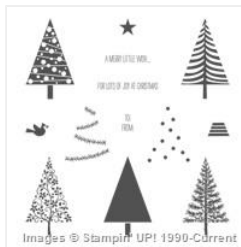

Supply List

Place Order
sbicarol@yahoo.com

[Cherry Cobbler 8-1/2" X 11" Cardstock - 119685](#)
Price: \$14.00

[Simply Scored Scoring Tool - 122334](#)
Price: \$37.00

[Whisper White 8-1/2" X 11" Cardstock - 100730](#)
Price: \$9.75

[Lucky Stars Textured Impressions Embossing Folders - 135817](#)
Price: \$7.50

[Ornate Tag Topper Punch - 137416](#)
Price: \$23.00

[Tree Punch - 135859](#)
Price: \$18.00

[Mossy Meadow Classic Stampin' Pad - 133645](#)
Price: \$6.50