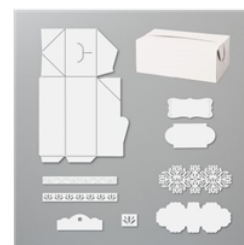

Price: \$7.50

**Pacific Point  
Classic Stampin'  
Pad - 147098**

Price: \$7.50

**Crushed Curry  
Classic Stampin'  
Pad - 147087**

Price: \$7.50

**Blushing Bride  
Classic Stampin'  
Pad - 147100**

Price: \$7.50