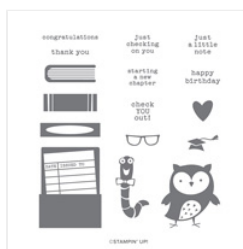

# Supply List

Nicolle Belesimo

8604813734

[nicollebelesimo@gmail.com](mailto:nicollebelesimo@gmail.com)

<https://www.stampinup.com/ecweb/default.aspx?dbwsdemoid=2124997>

**It Starts With Art  
Cling Stamp Set -  
149303**

Price: \$20.00

**Harvest Hellos  
Cling Stamp Set -  
150581**

Price: \$21.00

**Check You Out  
Photopolymer  
Stamp Set -  
149462**

Price: \$16.00

**Follow Your Art  
Designer Series  
Paper - 149489**

Price: \$11.50