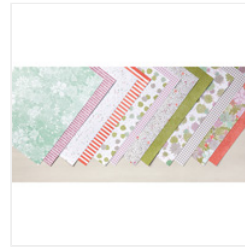

Supply List

Kim Vogel
989-506-1410

kim@kimsbasementbunch.com
www.kim_vogel.stampinup.net

[Old Olive 8-1/2" X 11" Cardstock - 100702](#)

Price: \$14.00

[Sweet Sugarplum 8-1/2" X 11" Cardstock - 141418](#)

Price: \$8.00

[Succulent Garden 3/8" Ribbon Combo Pack - 142781](#)

Price: \$9.00

[Succulent Garden Designer Series Paper - 142778](#)

Price: \$11.00

[Succulent Framelits Dies - 142757](#)

Price: \$33.00

[Pearl Basic Jewels - 119247](#)