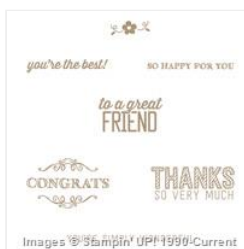

Supply List

Place Order
kchin2@telus.net

[Nature's Perfection Wood Stamp Set - 139097](#)

Price: \$0.00

[Sheer Perfection Designer Vellum Stack - 138639](#)

Price: \$0.00

[Simply Wonderful Clear Stamp Set - 139128](#)