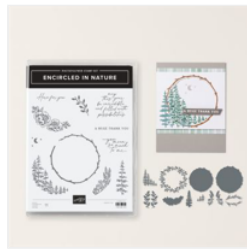

Supply List

Rachel Brumley
(479) 6443318

rachel@stampwithrachel.com
<http://www.stampwithrachel.com>

[Encircled In Nature
Photopolymer
Stamp Set
\(English\) - 163623](#)

Price: \$24.00

[Encircled In Nature
Bundle \(English\) -
163629](#)

Price: \$54.00

[Celebrating You
Cling Stamp Set
\(English\) - 158028](#)

Price: \$24.00

[Something Fancy
Cling Stamp Set
\(English\) - 160416](#)

Price: \$23.00

[Basic White 8-1/2"
X 11" Cardstock -
159276](#)

Price: \$13.00

[Pretty In Pink 8-
1/2" X 11"
Cardstock -
163793](#)

Price: \$14.00

[Soft Suede 8-1/2"
X 11" Cardstock -
115318](#)

Price: \$9.25

[Old Olive 8-1/2" X
11" Cardstock -
100702](#)

Price: \$14.00