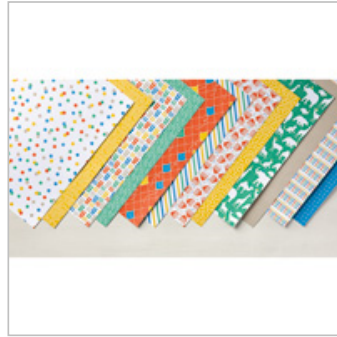

Supply List

Jan 19, 2018

Lisa Milligan

Stampin' Made Simple

lisa@stampinmadesimple.com

StampinMadeSimple.com

Whisper White 8-1/2" X 11" Cardstock

100730

\$9.00

Party Animal Designer Series Paper

142738

\$11.00

Cherry Cobbler Classic Stampin' Pad

126966

\$6.50

So Very Much Clear-Mount Stamp Set