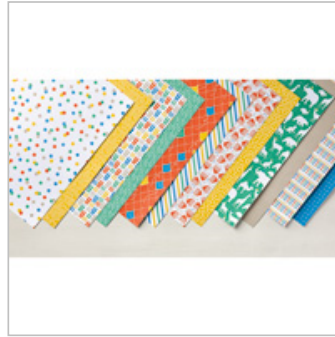

# Supply List

May 22, 2018

Lisa Milligan

Stampin' Made Simple

[lisa@lissimplystamps.com](mailto:lisa@lissimplystamps.com)

[StampinMadeSimple.com](http://StampinMadeSimple.com)

Whisper White 8-1/2"  
X 11" Cardstock

100730

\$9.00

Party Animal  
Designer Series

Paper

142738

\$11.00

Cherry Cobbler  
Classic Stampin' Pad

126966