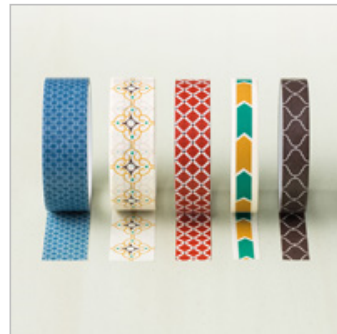

Moroccan Designer

Washi Tape

141647

$8.00