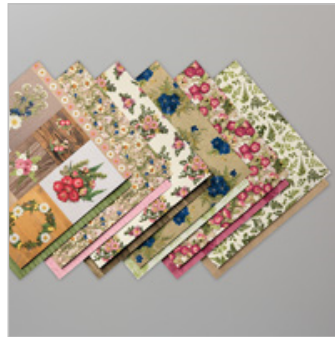

Supply List

Sep 16, 2019

Place Order

jackie@jackiebeers.com

Harvest Hellos Bundle
(En)

153037

\$35.00

Pressed Petals
Specialty Designer
Series Paper

149500

\$14.50

Classic Label Punch

141491

\$18.00

Pumpkin Pie 8-1/2" X
11" Cardstock

105117

\$8.75

Soft Suede 8-1/2" X
11" Cardstock

115318

\$8.75

Whisper White 8-1/2"
X 11" Cardstock

100730

\$9.75

Cajun Craze Classic
Stampin' Pad

147085