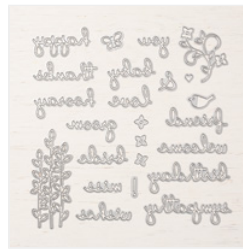

Supply List

Jan 21, 2022

Michelle Zindorf

937-344-1312

Michelle.zindorf@yahoo.com

<http://michellezindorf.stampinup.net>

Varied Vases
Photopolymer
Stamp Set -
146644

Layering Circles
Dies - 141705

Well Written Dies -
148534

Subtle Dynamic
Textured
Impressions
Embossing Folder
- 143706

Big Shot - 143263

Subtles 6" X 6"
(15.2 X 15.2 Cm)
Designer Series
Paper - 146966

Clear Stampin'
Emboss Powder -
109130