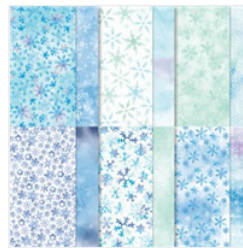

Price: \$18.00

[Snowflake Splendor Designer Series Paper - 153512](#)

Price: \$11.50

[Snowflake Splendor 1/4" \(6.4 Mm\) Ribbon - 153548](#)

Price: \$7.00

[Blue Adhesive-Backed Gems - 153547](#)

Price: \$8.00