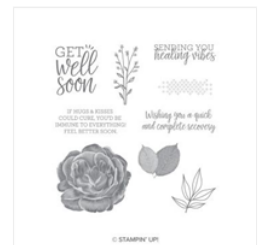

[Healing Hugs Cling Stamp Set - 148223](#)

Price: $37.00