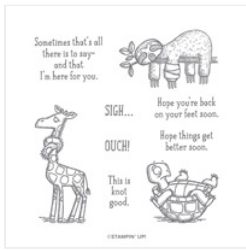

Supply List

Apr 1, 2020

France "Frenchie" Martin

936-646-2070

frenchiestamps@hotmail.com

<http://www.frenchiestamps.com>

Back On Your Feet
Cling Stamp Set -
149385

Healing Hugs
Cling-Mount Stamp
Set - 148223