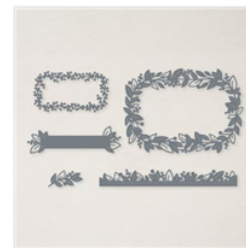

Price: \$15.00

Silver 3/8" (1 Cm)  
Metallic Edge  
Cotton Ribbon -  
159193

Price: \$8.00

Rose Gold & White  
5/8" (1.6 Cm)  
Striped Ribbon -  
159194

Price: \$8.00

Stampin' Up!  
Masking Paper -  
155480

Price: \$7.00

Lovely Layers 3-  
3/4" X 5" (9.5 X  
12.7 Cm) Vellum -  
158919

Price: \$6.00

Perfectly Pencil  
12" X 12" (30.5 X  
30.5 Cm) Designer  
Series Paper -  
159244

Price: \$12.00

Vellum 12" X 12"  
(30.5 X 30.5 Cm)  
Layering Designs -  
157764

Price: \$10.00

Faux Sea Glass  
Shapes - 158139

Price: \$8.00

Eden Dies -  
157831

Price: \$35.00

Scalloped Kraft  
Treat Boxes -  
155481

Price: \$10.00

Evening Evergreen  
3/8" (1 Cm) Open  
Weave Ribbon -  
155573