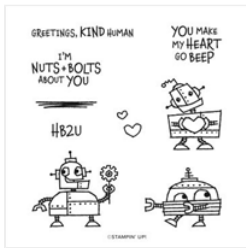

Supply List

Jun 9, 2023

Rose Marie Coleman

403-827-9514

rosecoleman@shaw.ca

www.stampingwithrose.com

Nuts & Bolts Cling Stamp Set - 157650

Sale: \$20.30