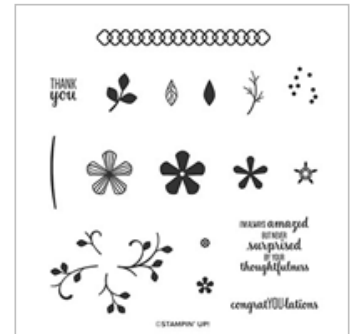

[Thoughtful Blooms Photopolymer Stamp Set (English)](#)

152290

$0.00