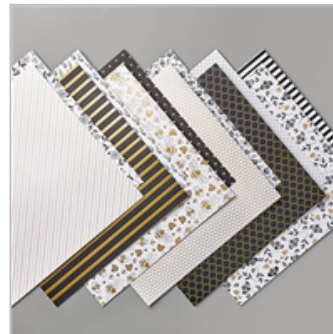

[Golden Honey Specialty Designer Series Paper](#)

152311

$0.00