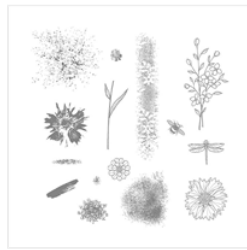

# Supply List

Sep 24, 2020

Kathie Durgan

509-869-5126

[durgans@comcast.net](mailto:durgans@comcast.net)

[stampwithkathie.com](http://stampwithkathie.com)

[Picture Perfect Photopolymer Stamp Set - 140520](#)

Price: \$27.00

[Touches Of Texture Clear-Mount Stamp Set - 143251](#)

Price: \$33.00

[Touches Of Texture Wood-Mount Stamp Set - 141934](#)

Price: \$45.00

[Sweet Sugarplum 8-1/2" X 11" Cardstock - 141418](#)