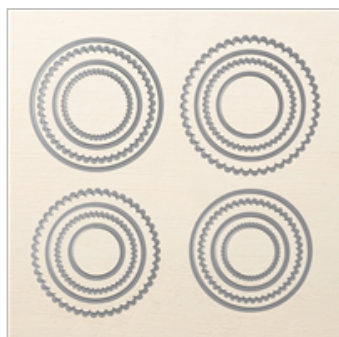

Brian King

stampwithbrian@gmail.com

<http://stampwithbrian.com>

[Layering Circles Dies](#)

141705

\$35.00

[Stampin'
Dimensionals](#)

104430