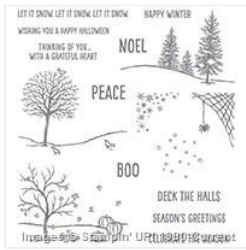

Supply List

Mar 7, 2021

Place Order
stampin365@gmail.com

[Happy Scenes Photopolymer Stamp Set - 139821](#)

[Season Of Cheer Designer Series Paper - 139590](#)

[Scalloped Tag Topper Punch - 133324](#)

[Aqua Painters - 103954](#)